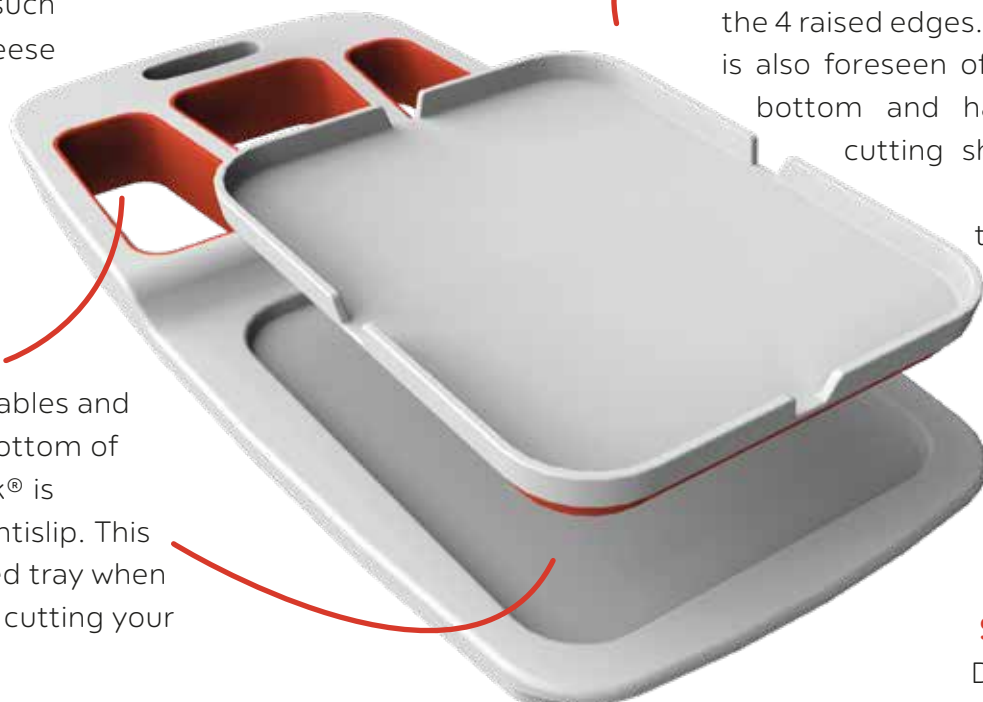

From butter and jam cups over yoghurt to beverage cans

The wedge-shaped openings are designed to clamp cups with a diameter ranging from 20 up to 70 mm.

Stackable Tray

The tray is designed for easy stacking with an eye for optimal space usage

Packaging cutter

This small safe cutting tool helps open all packaging bags such as sugar, tea, cheese or bacon, all one-handed.

Small lunch plate

In the small lunch plate you can lock a slice of bread in between the 4 raised edges. The lunch plate is also foreseen of antislip at the bottom and has pre-formed cutting shapes in the 4 raised sides to easily help you to cut your slice of bread to the bottom.

Antislip

For stability on tables and foodtrays, the bottom of every Theomatik® is equipped with antislip. This helps for a fixated tray when opening cups or cutting your slice of bread.

Specifications

Dishwasher safe